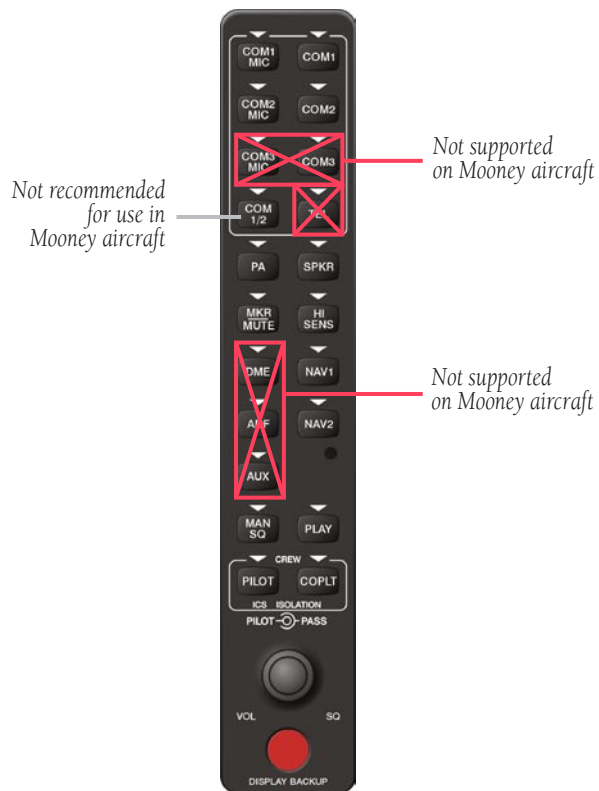

AIRCRAFT ENTERTAINMENT INPUTS

Mooney aircraft are not equipped with entertainment channels MUSIC 1 and MUSIC 2.

COCKPIT VOICE RECORDER (CVR)

Mooney aircraft are not factory-equipped with a cockpit voice recorder.

DUAL PANEL OPERATION

Mooney aircraft are not configured for dual audio panel installations.

Figure 6B.1.1 G1000 Audio Panel (GMA 1347)

Garmin International, Inc.
1200 East 151st Street
Olathe, KS 66062, U.S.A.
p: 913.397.8200 f: 913.397.8282